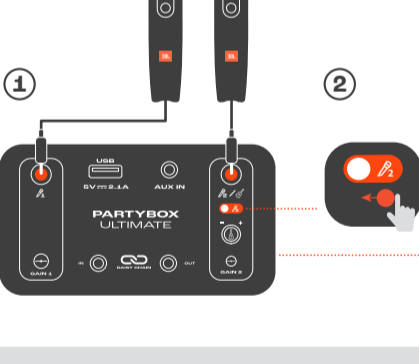

QUICK START GUIDE

PARTYBOX
ULTIMATE

JBL
HARMAN

WHAT'S IN THE BOX

* Power cord quantity and plug type vary by regions.

APP

Connect your Android™ or iOS device to the Wi-Fi network and follow app instructions to complete speaker setup.

BLUETOOTH PAIRING

PLAY

MOMENT

Press to play the playlist or select a speaker setting preset in the JBL One app.

LIGHTSHOW

Apply lightshow presets and more with the JBL One app.

MICROPHONE

GUITAR

JBL PARTYPAD™

Video Tutorial

MULTI-SPEAKER CONNECTION

CHARGING