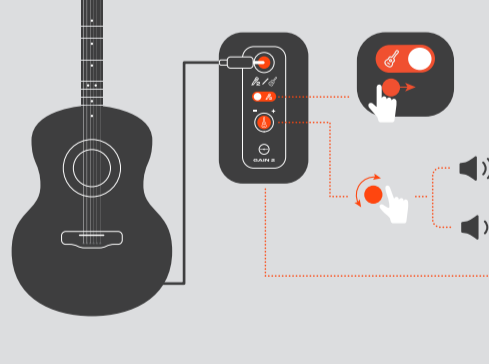

BLUETOOTH PAIRING

PLAY

MOMENT

Press to play the playlist or select a speaker setting preset in the JBL One app.

LIGHTSHOW

Apply lightshow presets and more with the JBL One app.

MICROPHONE

GUITAR

JBL PARTYPAD™

Video Tutorial

MULTI-SPEAKER CONNECTION

CHARGING